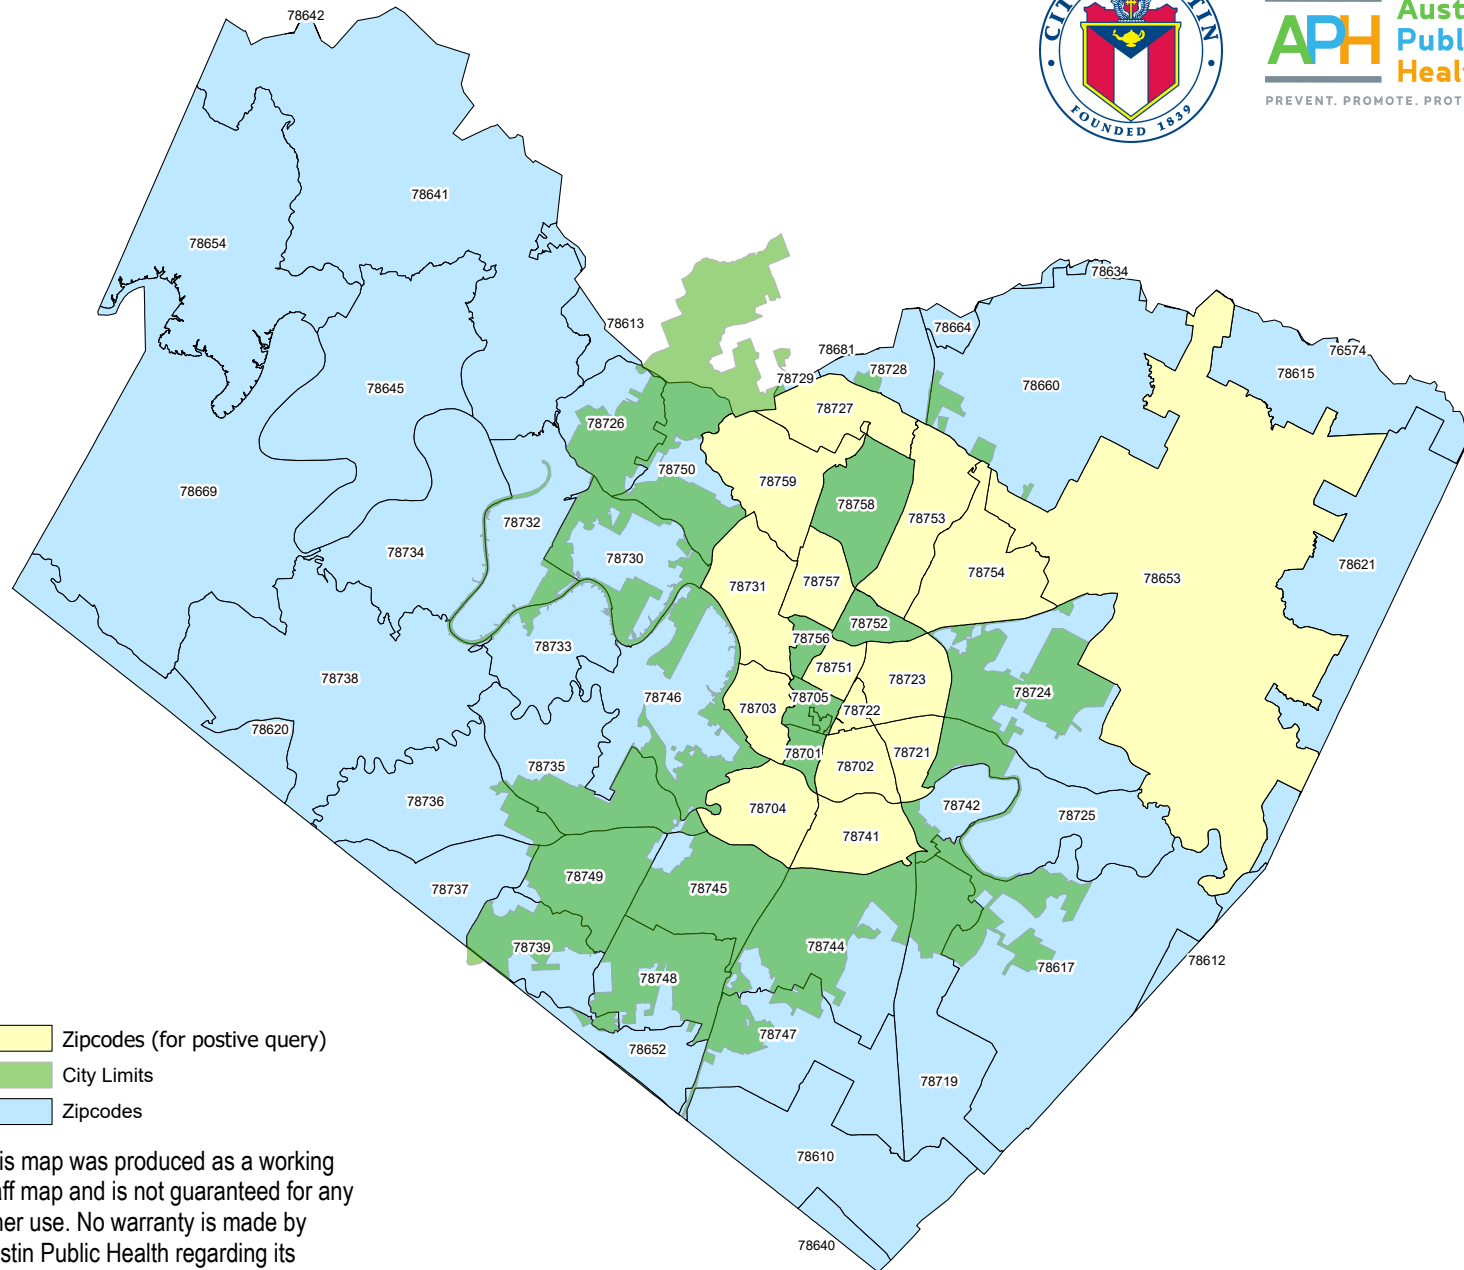

# Austin Public Health Environmental Health Services Division Arbovirus Surveillance 2023

This map was produced as a working staff map and is not guaranteed for any other use. No warranty is made by Austin Public Health regarding its accuracy and completeness.

Source: Austin Public Health, Environmental Health Services Unit. Updated: 10/26/23