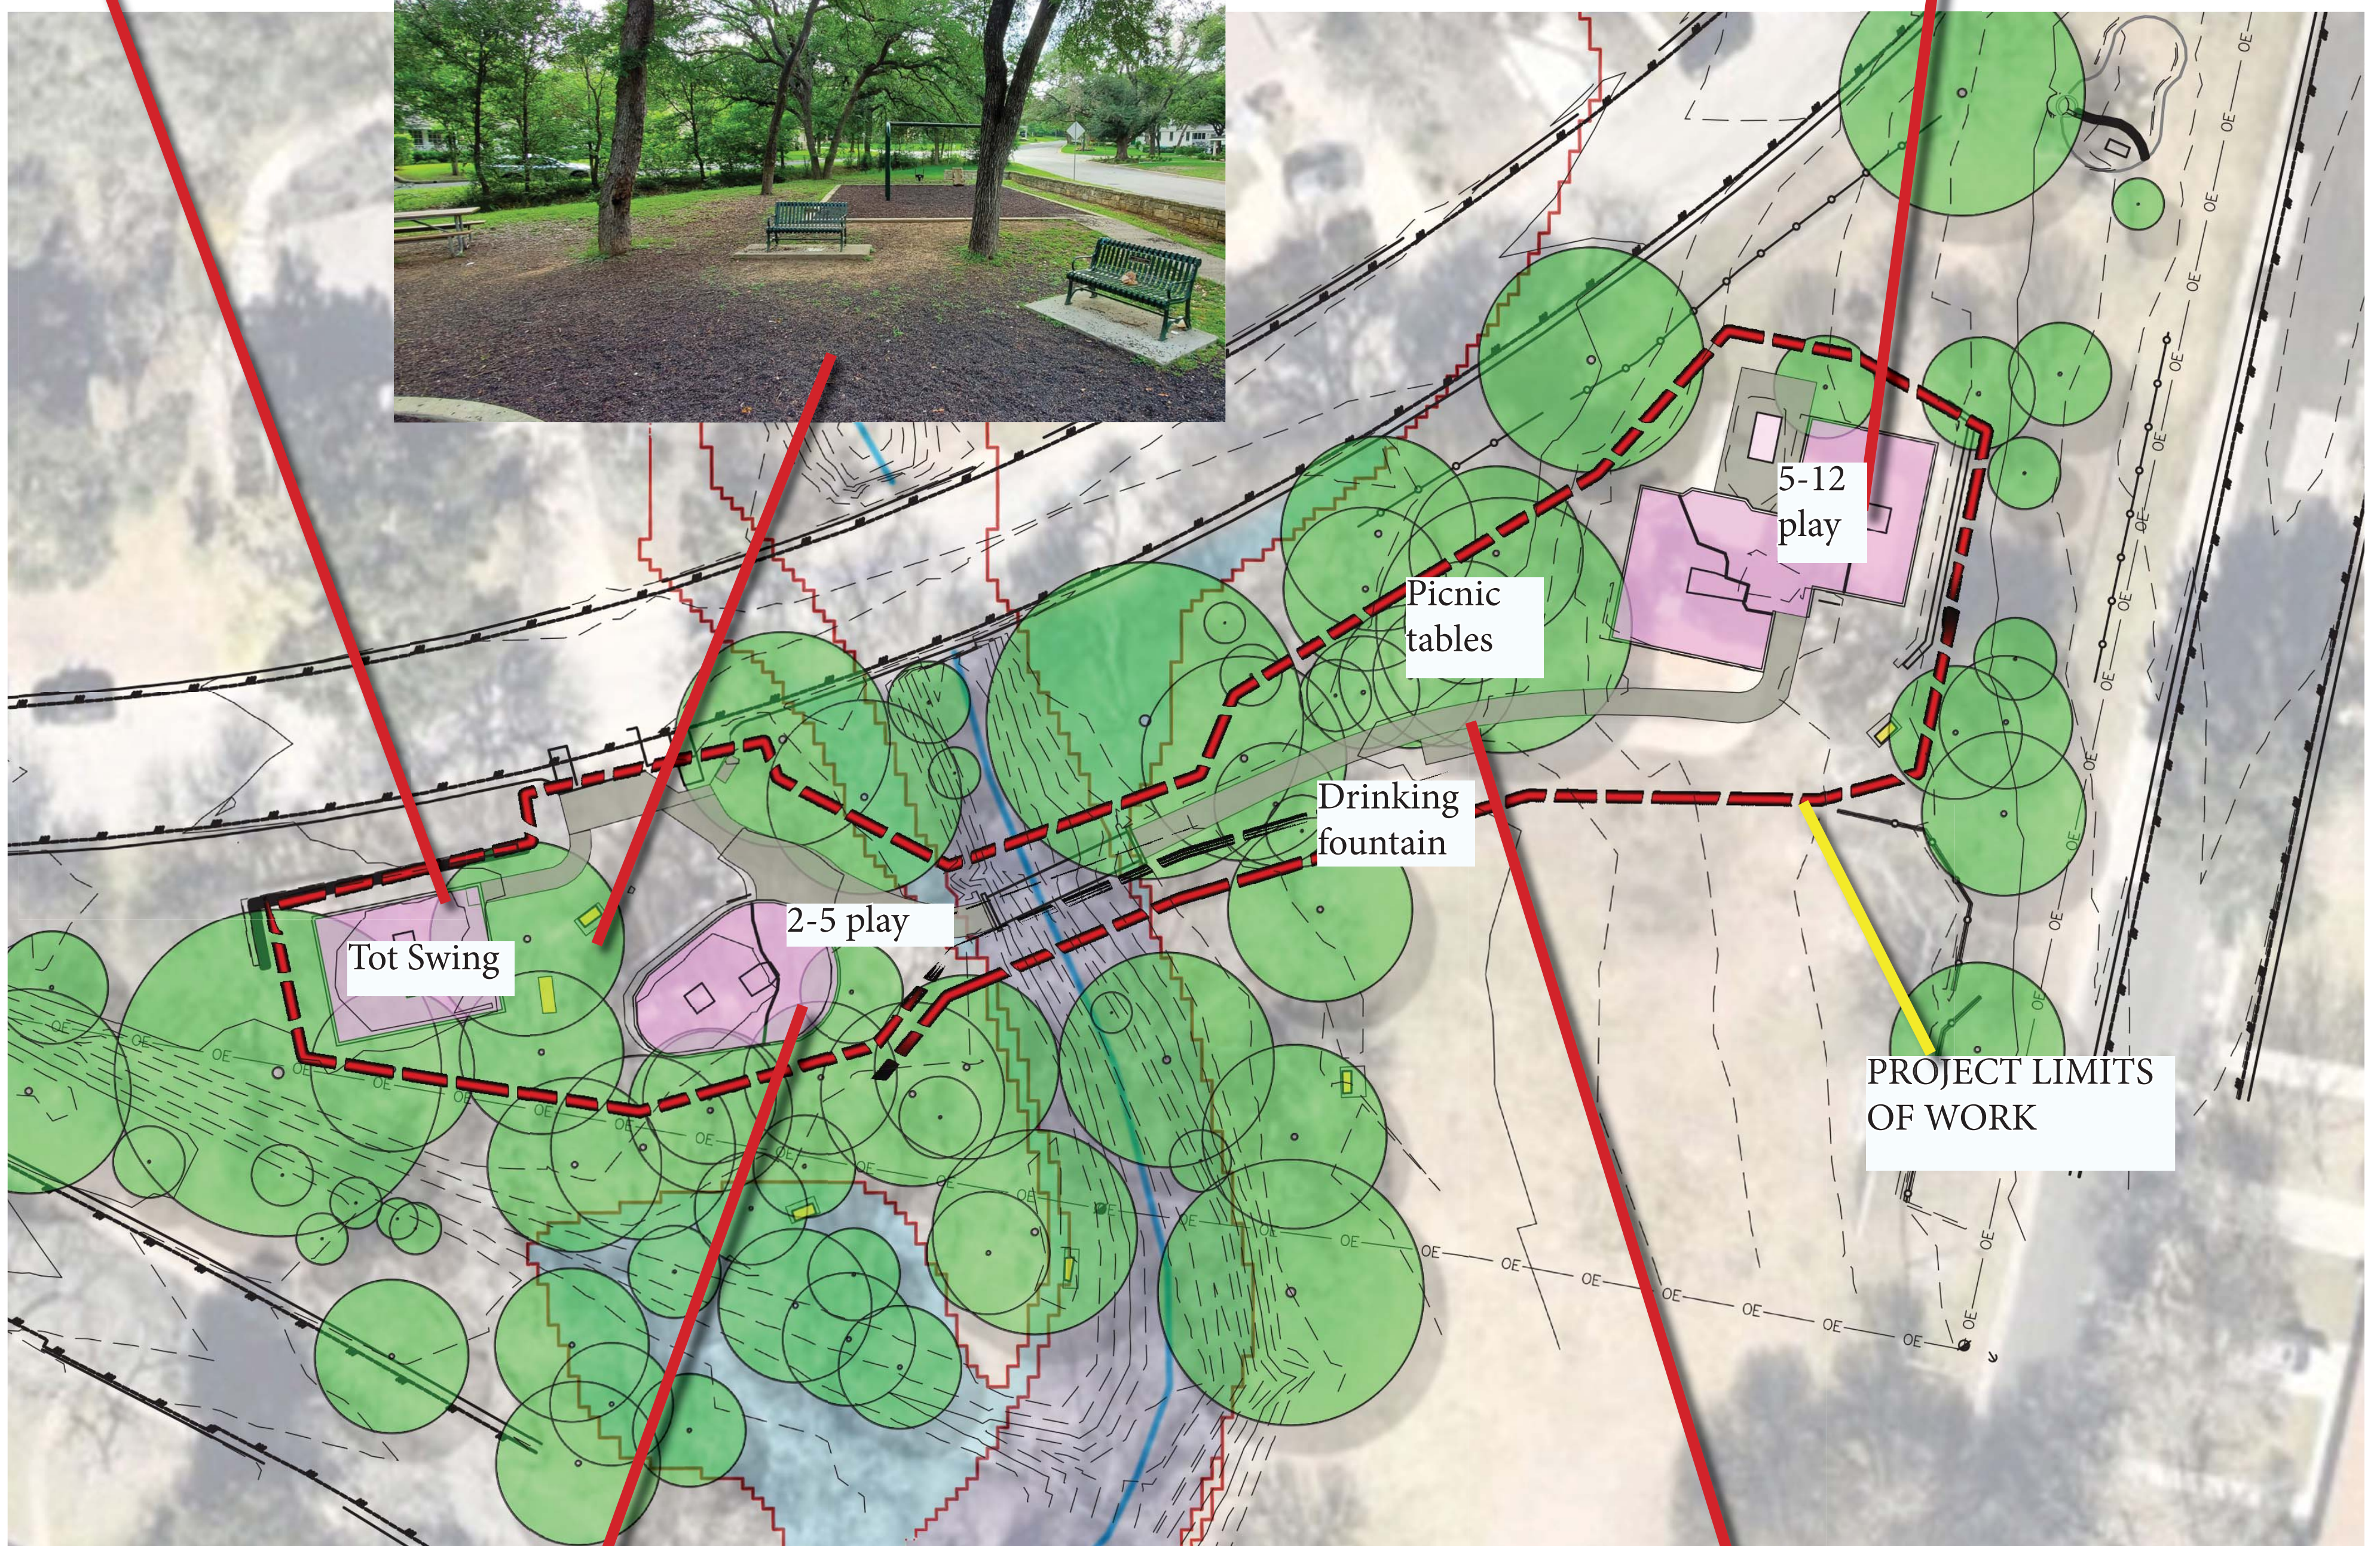

Tarrytown Neighborhood Park Playground

Tarrytown Playground: Existing Conditions

Tot swing set

5-12 age playscape, swing, and table tennis

Memorial benches & seating

2-5 year playscape

Non-compliant picnic tables and drinking fountain